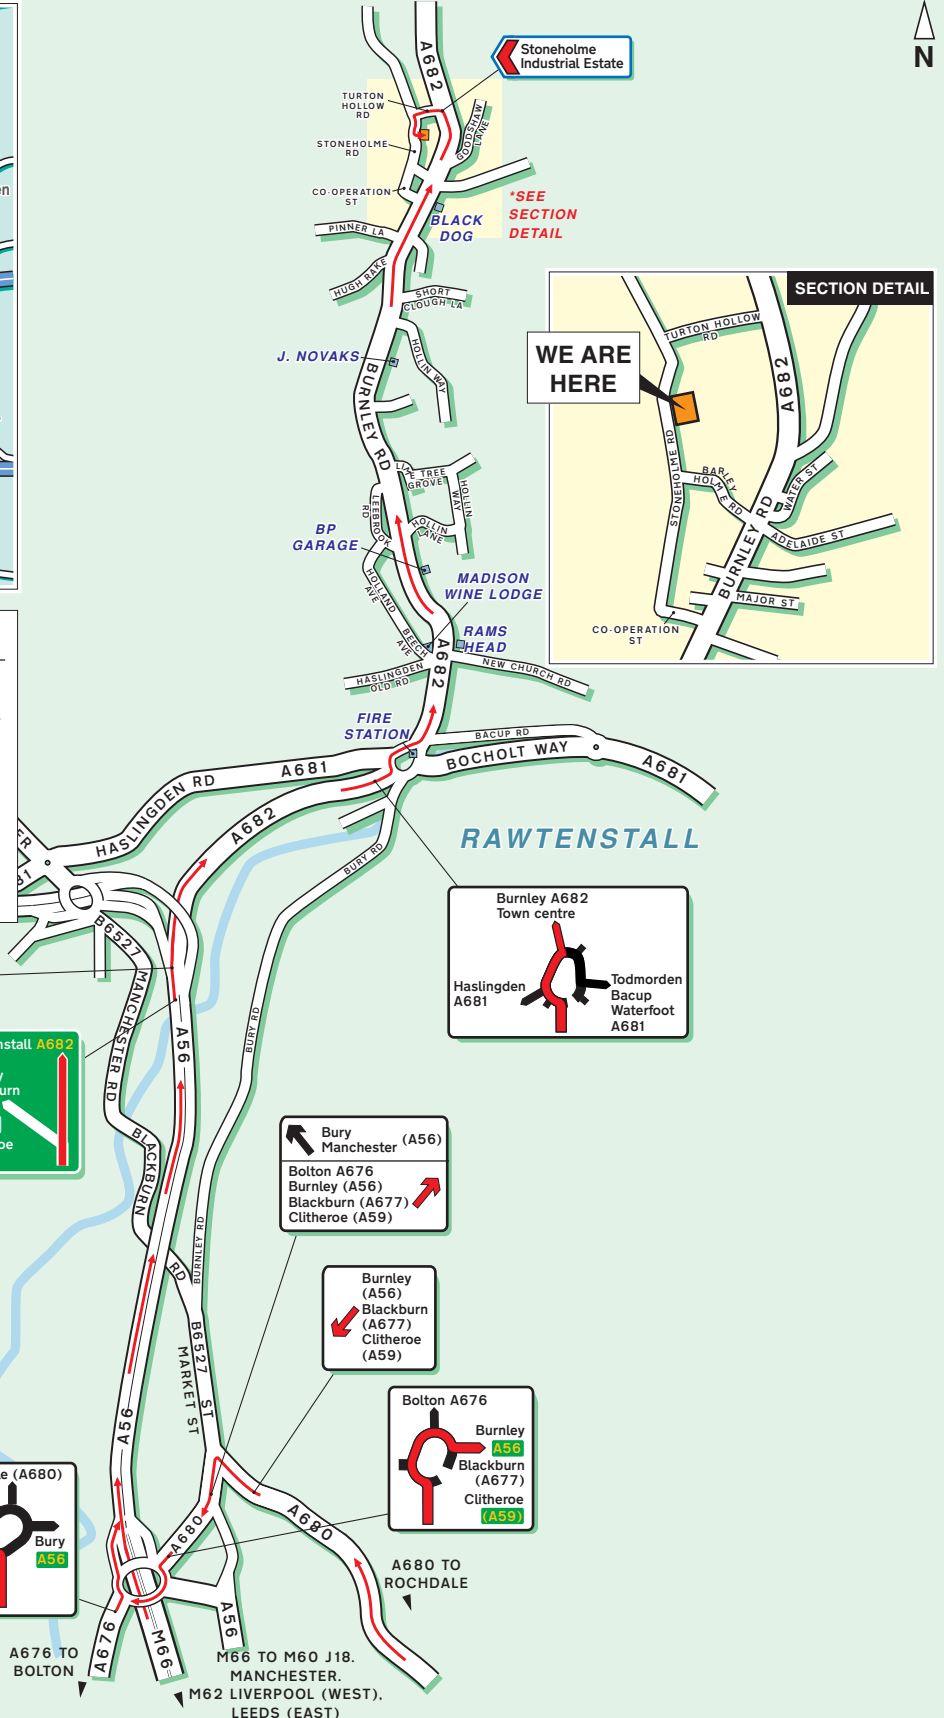

KILLELEA

STRUCTURAL STEELWORK

STONEHOLME ROAD, CRAWSHAWBOOTH, ROSSENDALE, LANCASHIRE BB4 8BA

T: +44 (0) 1706 229 411

F: +44 (0) 1706 228 388

W: www.killelea.co.uk

E: info@killelea.co.uk

Public Transport

By Rail, Bury Station.
Approximately 10 minutes taxi ride away.
For information on train operators and times phone National Rail Enquiries on 0845 7484950.

By Air, Manchester International Airport.
Approximately 30 minutes drive away.